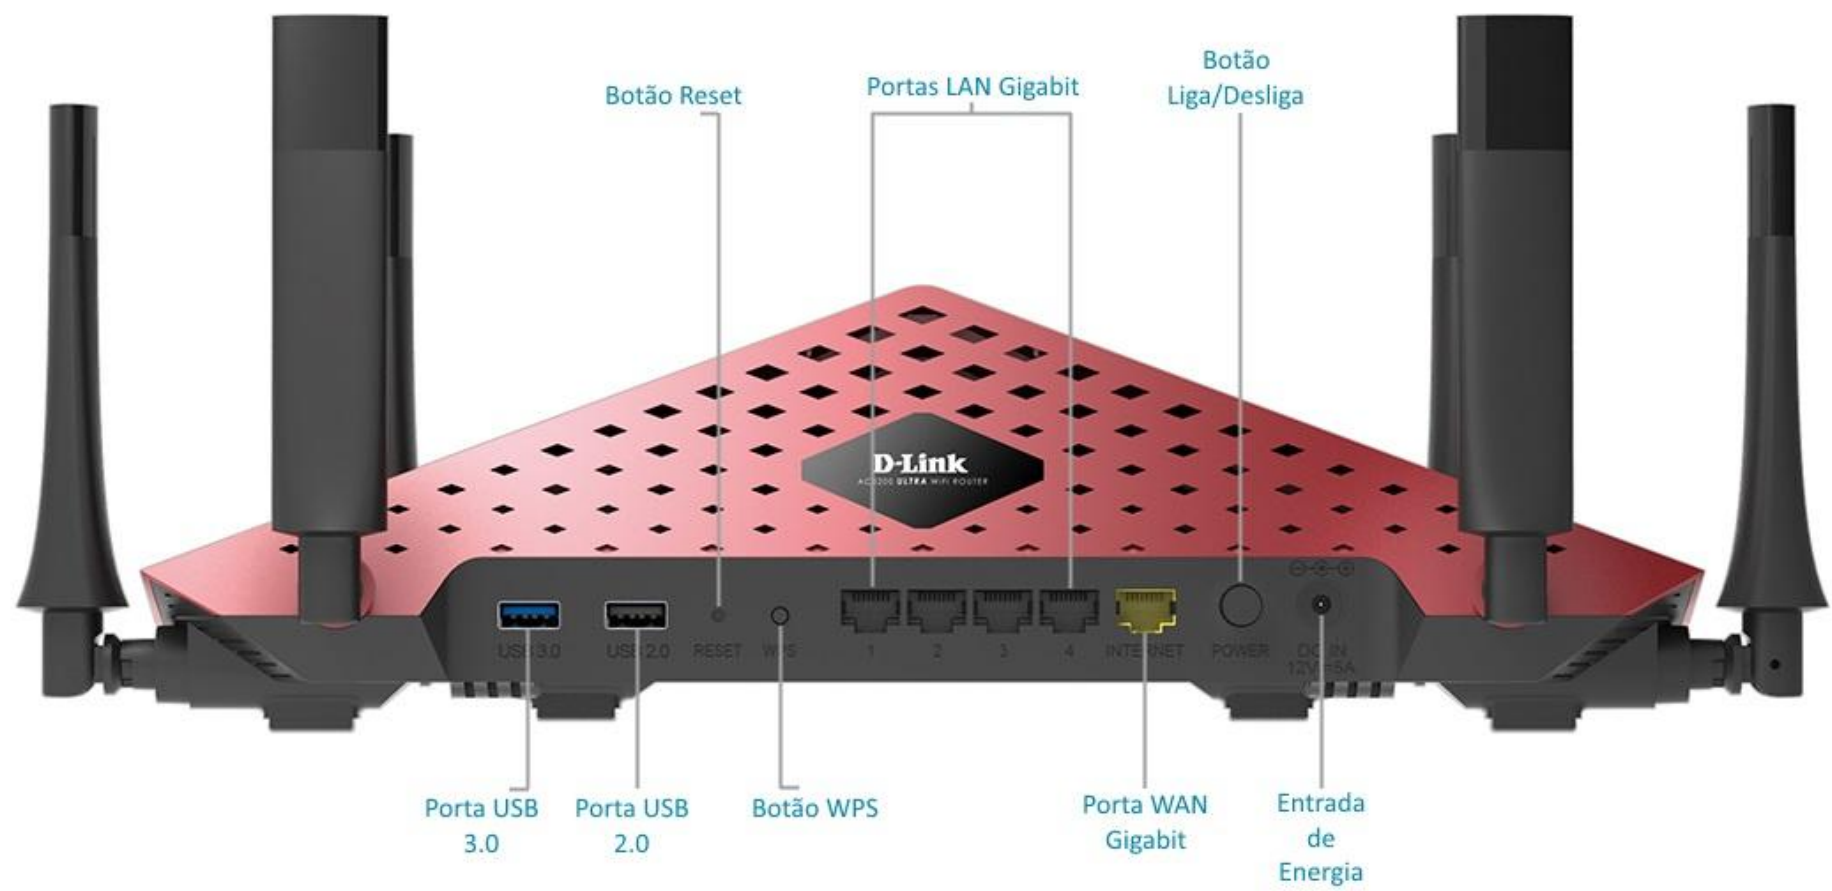

Alterar o IP de LAN

Visão traseira

Passo 1

Conecte seu smartphone ou tablet na rede Wi-Fi do DIR-890L.

Passo 2

Digite na barra de endereços do navegador o endereço <http://dlinkrouter.local> ou <http://192.168.0.1>

ou

Passo 3

Por padrão a senha do administrador é em branco, clique [Conectar](#).

The image shows a login interface with a light gray background. At the top, the text "Senha do administrador:" is displayed in a bold, black font. Below this text is a rectangular input field with a thin blue border, which is currently empty. Centered below the input field is a teal-colored button with the word "Conectar" written in white text.

Passo 4

Clique na aba [Configurações e Rede \(LAN\)](#).

The screenshot shows the D-Link web interface for a DIR-890L router. At the top, the D-Link logo and model information (DIR-890L HW:A1 FW:1.01beta) are on the left. A navigation bar contains four tabs: 'Principal' (highlighted), 'Configurações', 'Recursos Avançados', and 'Gerenciamento'. Below the navigation bar, the main content area displays 'Internet conectada' with a green status indicator. A sub-header reads 'Clique em qualquer item no diagrama para mais informações'. A network diagram shows 'Internet (WAN)' connected to the router with a green checkmark. A context menu is open over the router icon, listing: 'Passo a Passo', 'Internet (WAN)', 'Wireless (Wi-Fi)', 'Rede (LAN)' (highlighted in blue), 'SharePort', and 'mydlink'. To the right of the router, there are two status indicators: 'Clientes conectados: 1' with a Wi-Fi icon and 'Dispositivo USB' with a USB icon.