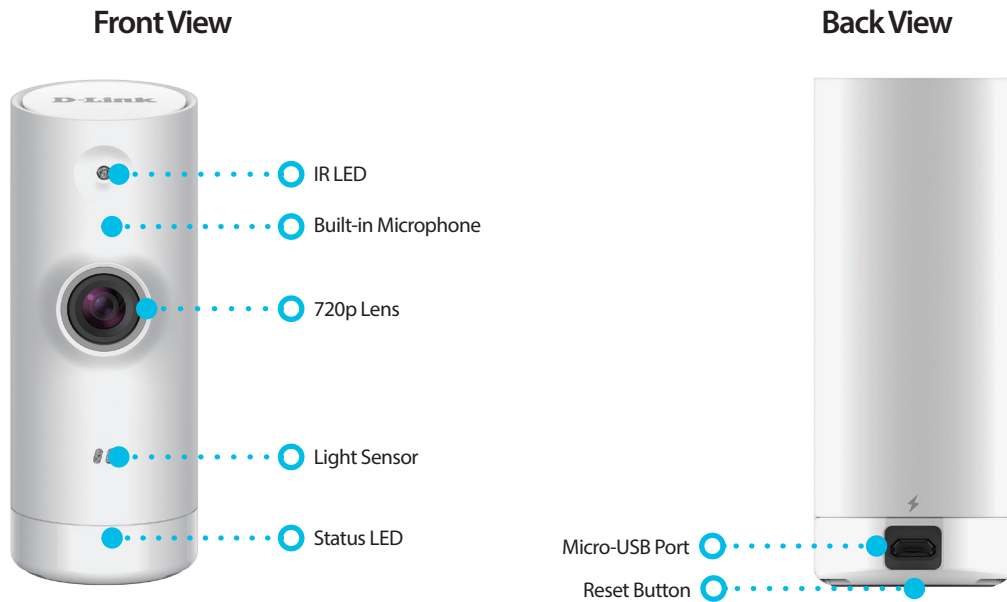

Product Images

Technical Specifications

Camera		
Hardware Profile	• 1/4" progressive CMOS sensor • Minimum illumination: 0 lux with IR LEDs on • Minimum object distance: 50 cm • Lens focal length: 2.39 mm • Aperture: F2.4 • Digital zoom (4x) • 16 feet IR illumination distance	• Angle of view (16:9): • Horizontal: 112° • Vertical: 54° • Diagonal: 120° • Built-in Infrared-Cut Removable (ICR) Filter • Built-in microphone
Image Features	• Time stamp and text overlays • Configurable sound detection level	• Configurable motion detection windows
Video Compression	• H.264 format compression	• JPEG for still images
Video Resolution	• 1280 x 720 at up to 30 fps	
Audio Support	• PCM	
Network		
Connectivity	• 2.4 GHz: 802.11n/g wireless with WPA/WPA2 encryption	
Network Protocols	• IPv4, ARP, TCP, UDP, ICMP • NTP client (D-Link) • DNS client	• Bonjour
System Integration		
Event Management	• Motion detection • Sound detection	• Manually taken snapshots & video clips are saved to mobile device
Mobile Support	• mydlink Lite and mydlink Plus apps for iPhone, iPad, iPod touch, and Android devices³	
System requirements for mydlink Portal Web Management	• Please check your regional www.mydlink.com website for the most up-to-date requirements