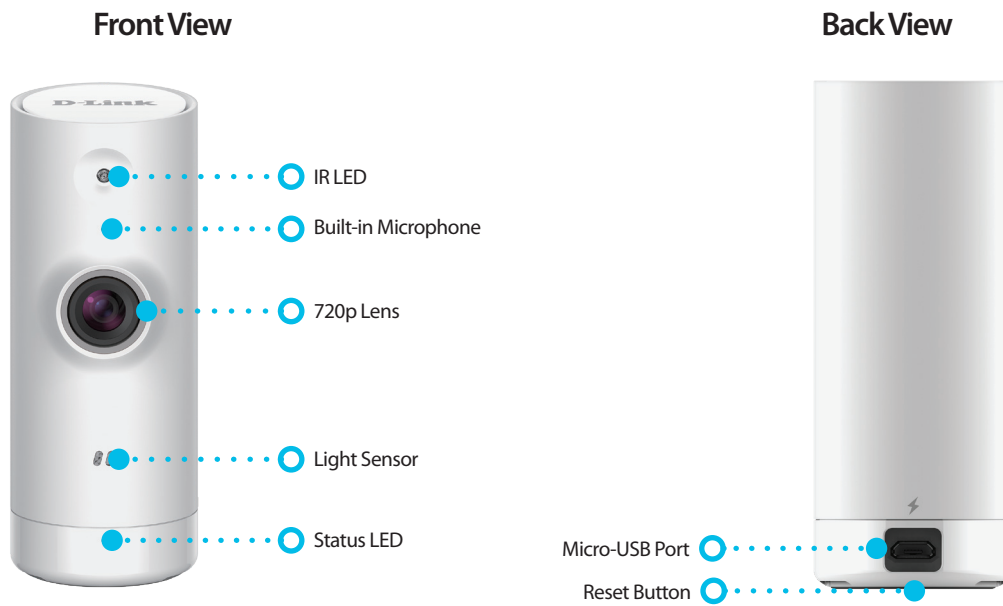

Anytime, Anywhere Access with mydlink® Cloud Recording

With a mydlink® cloud recording subscription, you can have peace of mind with your video recordings from your DCS-8000LH sent automatically to a cloud server. You can play back recordings from the cloud or download video clips to your mobile device from anywhere, anytime through the Internet. Access real-time live views of your cameras using the mydlink® mobile app and set automated schedules via your mobile device, no matter where you are..

Product Images

Technical Specifications

Camera		
Hardware Profile	• 1/4" progressive CMOS sensor • Minimum illumination: • B/W (Night Mode), IR LEDs on: 0 lux • Minimum object distance: 50 cm • Lens focal length: 2.39 mm • Aperture: F2.4 • 16 ft (5 m) IR illumination distance	• Angle of view (16:9): • Horizontal: 112° • Vertical: 54° • Diagonal: 120° • Built-in Infrared-Cut Removable (ICR) Filter • Built-in microphone • Optional wall mount
Image Features	• Time stamp and text overlays • Configurable sound detection level	• Configurable motion detection windows
Video Compression	• H.264 format compression	• JPEG for still images
Video Resolution	• 720p (1280 x 720) at up to 30 fps	
Audio Support	• MPEG-2 AAC LC	
Network		
Connectivity	• 802.11b/g/n wireless with WPA/WPA2 encryption • Operates on 2.4 GHz band • Bluetooth 4.0	• Single-band 1T1R mode supports a maximum data rate of 72.2 Mbps (PHY rate) using 20 MHz bandwidth³