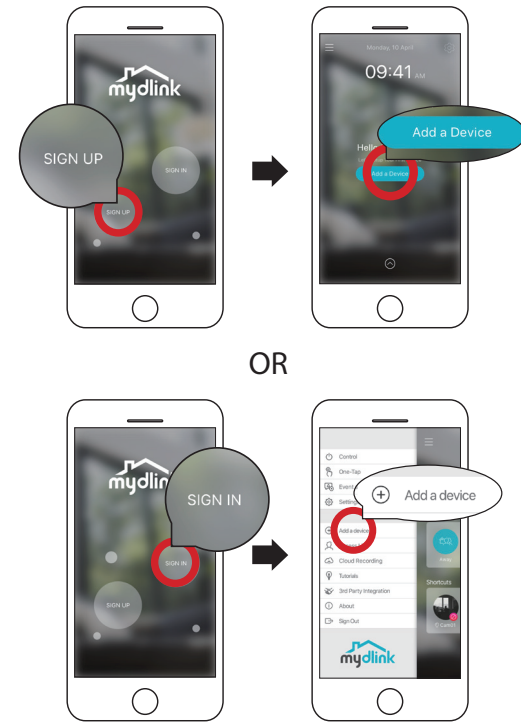

1

2

The mydlink app logo is shown above a smartphone icon. Below this, there are two QR codes. To the right of the first QR code is the "Download on the App Store" logo. To the right of the second QR code is the "GET IT ON Google Play" logo.

3

4

Minimum Requirements

To install this product, you will need:

- 802.11n/g wireless router
- Internet connection
- A mobile device with Bluetooth 4.0 is required for setup.
- The latest version of the mydlink app from your operating system's application store.