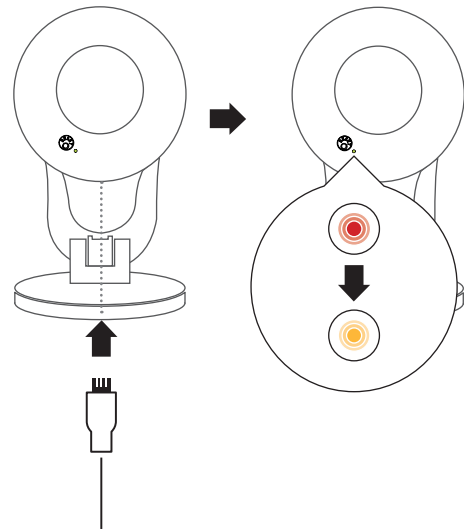

1

2

The mydlink app logo is shown above a smartphone icon. Below this, there are two QR codes. To the right of the first QR code is the "Download on the App Store" logo. To the right of the second QR code is the "GET IT ON Google Play" logo.