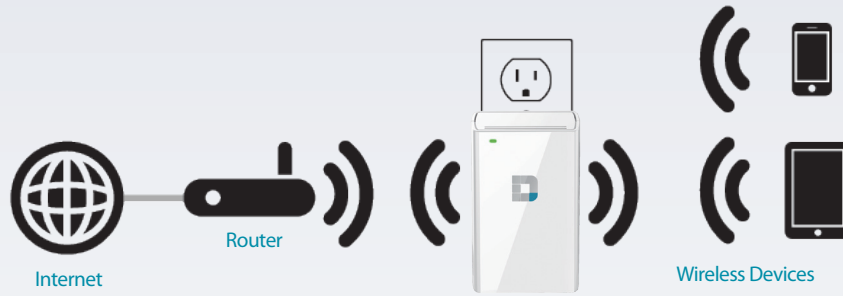

Extend Your Wireless Network

Technical Specifications

General

Device Interfaces	• 802.11ac/n/g/b/a wireless LAN • WPS button	• Reset button
LEDs	• Status/WPS	
Standards	• IEEE 802.11ac (draft) • IEEE 802.11n • IEEE 802.11g	• IEEE 802.11b • IEEE 802.11a
Antennas	• Two internal antennas	
Data Signal Rate	• 2.4 GHz • Up to 300 Mbps¹	• 5 GHz • Up to 433 Mbps¹
Plug Type	• Region dependent	

Functionality

Wireless Security	• Wi-Fi Protected Access (WPA/WPA2) • WEP 64/128-bit encryption	• WPS (PBC)
Advanced Features	• D-Link One-Touch Extender Setup	
Device Management	• Supports QRS Mobile app for iPhone, iPad, iPod Touch, and Android mobile devices	• Web UI

Physical

Dimensions	• 92 x 58 x 34.2 mm (3.62 x 2.28 x 1.35 inches)	
Weight	• 104 grams (3.67 ounces)	
Power	• Input: 110 to 240 V AC, 50/60 Hz	
Temperature	• Operating: 0 to 40 °C (32 to 104 °F)	• Storage: -20 to 65 °C (-4 to 149 °F)
Humidity	• Operating: 10% to 90% non-condensing	• Storage: 5% to 95% non-condensing
Certifications	• FCC • IC • CE² • C-Tick	• EMI/EMC • UL • Wi-Fi Certified