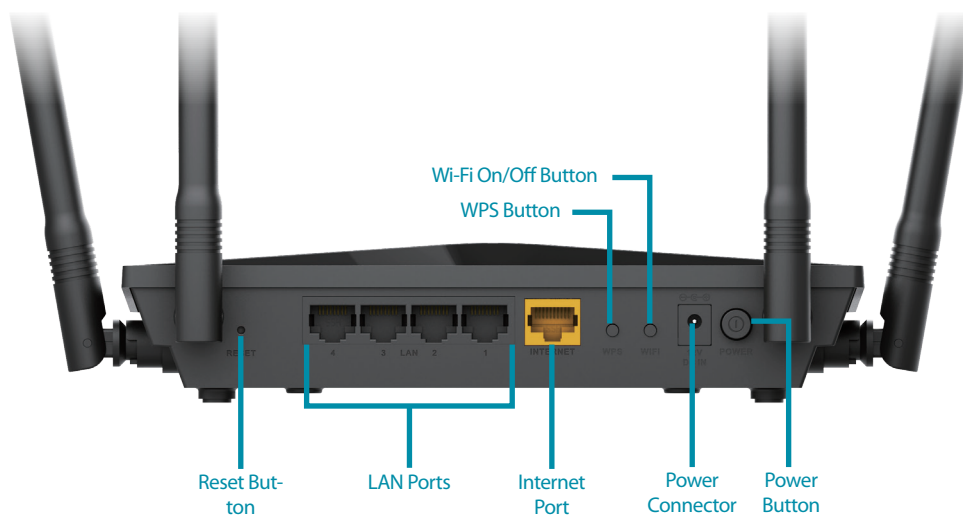

Hassle-Free D-Link Smart Connect Technology

Ever since the introduction of 5 GHz wireless technology, users have had to blindly guess if the 5 GHz or the 2.4 GHz band would provide them with the best networking experience. D-Link's Smart Connect Technology eliminates this confusion by automatically distributing devices to the optimal network. Simply initiate a connection to the DIR-853 and its advanced algorithms will determine the best network for your device to connect to, thereby ensuring a faster, more reliable, and hassle-free experience for your friends, colleagues, and family.

Easy to Set Up and Protect

Sharing your Internet connection doesn't have to be a complicated process; just download the free D-Link Wi-Fi app for your mobile device and follow the on-screen step-by-step instructions to set up your DIR-853. You also have the option to use a web browser to access the setup wizard and manage your router. Support for industry-standard Wi-Fi Protected Setup (WPS) lets you create encrypted connections to new devices with the press of a button. In addition, the built-in firewall requires no setup, protecting you against malicious attacks from the Internet, and access control features allow you to restrict access to your network, giving you greater control over network users.

Designed for Optimal Wireless Coverage