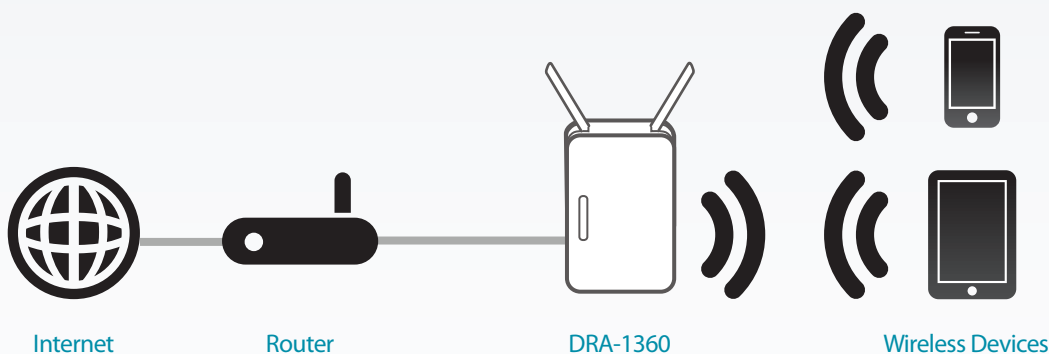

Technical Specifications

General

Device Interfaces	• 802.11ac/n/g/b/a Wireless LAN • 10/100/1000 Gigabit Ethernet Port	• Reset Button • WPS Button
LEDs	• Status/WPS	• 3 Segment Wi-Fi Signal Strength Indicator
Standards	• IEEE 802.11ac • IEEE 802.11n • IEEE 802.11g • IEEE 802.11k	• IEEE 802.11b • IEEE 802.11a • IEEE 802.3ab • IEEE 802.11v
Antennas	• Two external antennas	
Data Signal Rate	• 2.4 GHz • Up to 400 Mbps¹	• 5 GHz • Up to 867 Mbps¹
Plug Type	• Region dependent	

Functionality

Wireless Security	• Wi-Fi Protected Access (WPA/WPA2)	• WPS (PBC)
Advanced Features	• Supports D-Link Wi-Fi Mesh	
Device Management	• Supports D-Link Wi-Fi mobile app for compatible iOS and Android mobile devices	• Web UI • Firmware Over the Air update (FOTA)

Physical

Dimensions	• 105.0 x 63.5 x 50.0 mm (4.13 x 2.50 x 1.97 in)