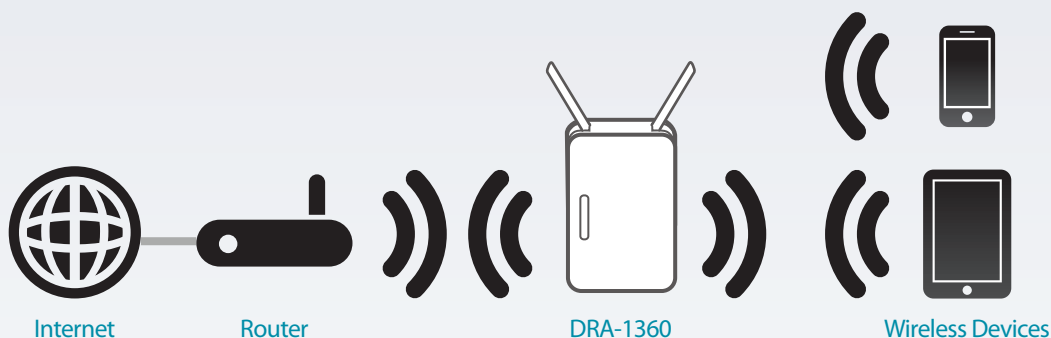

Extend Your Wireless Network using Wi-Fi

Extend Your Wireless Network using Ethernet